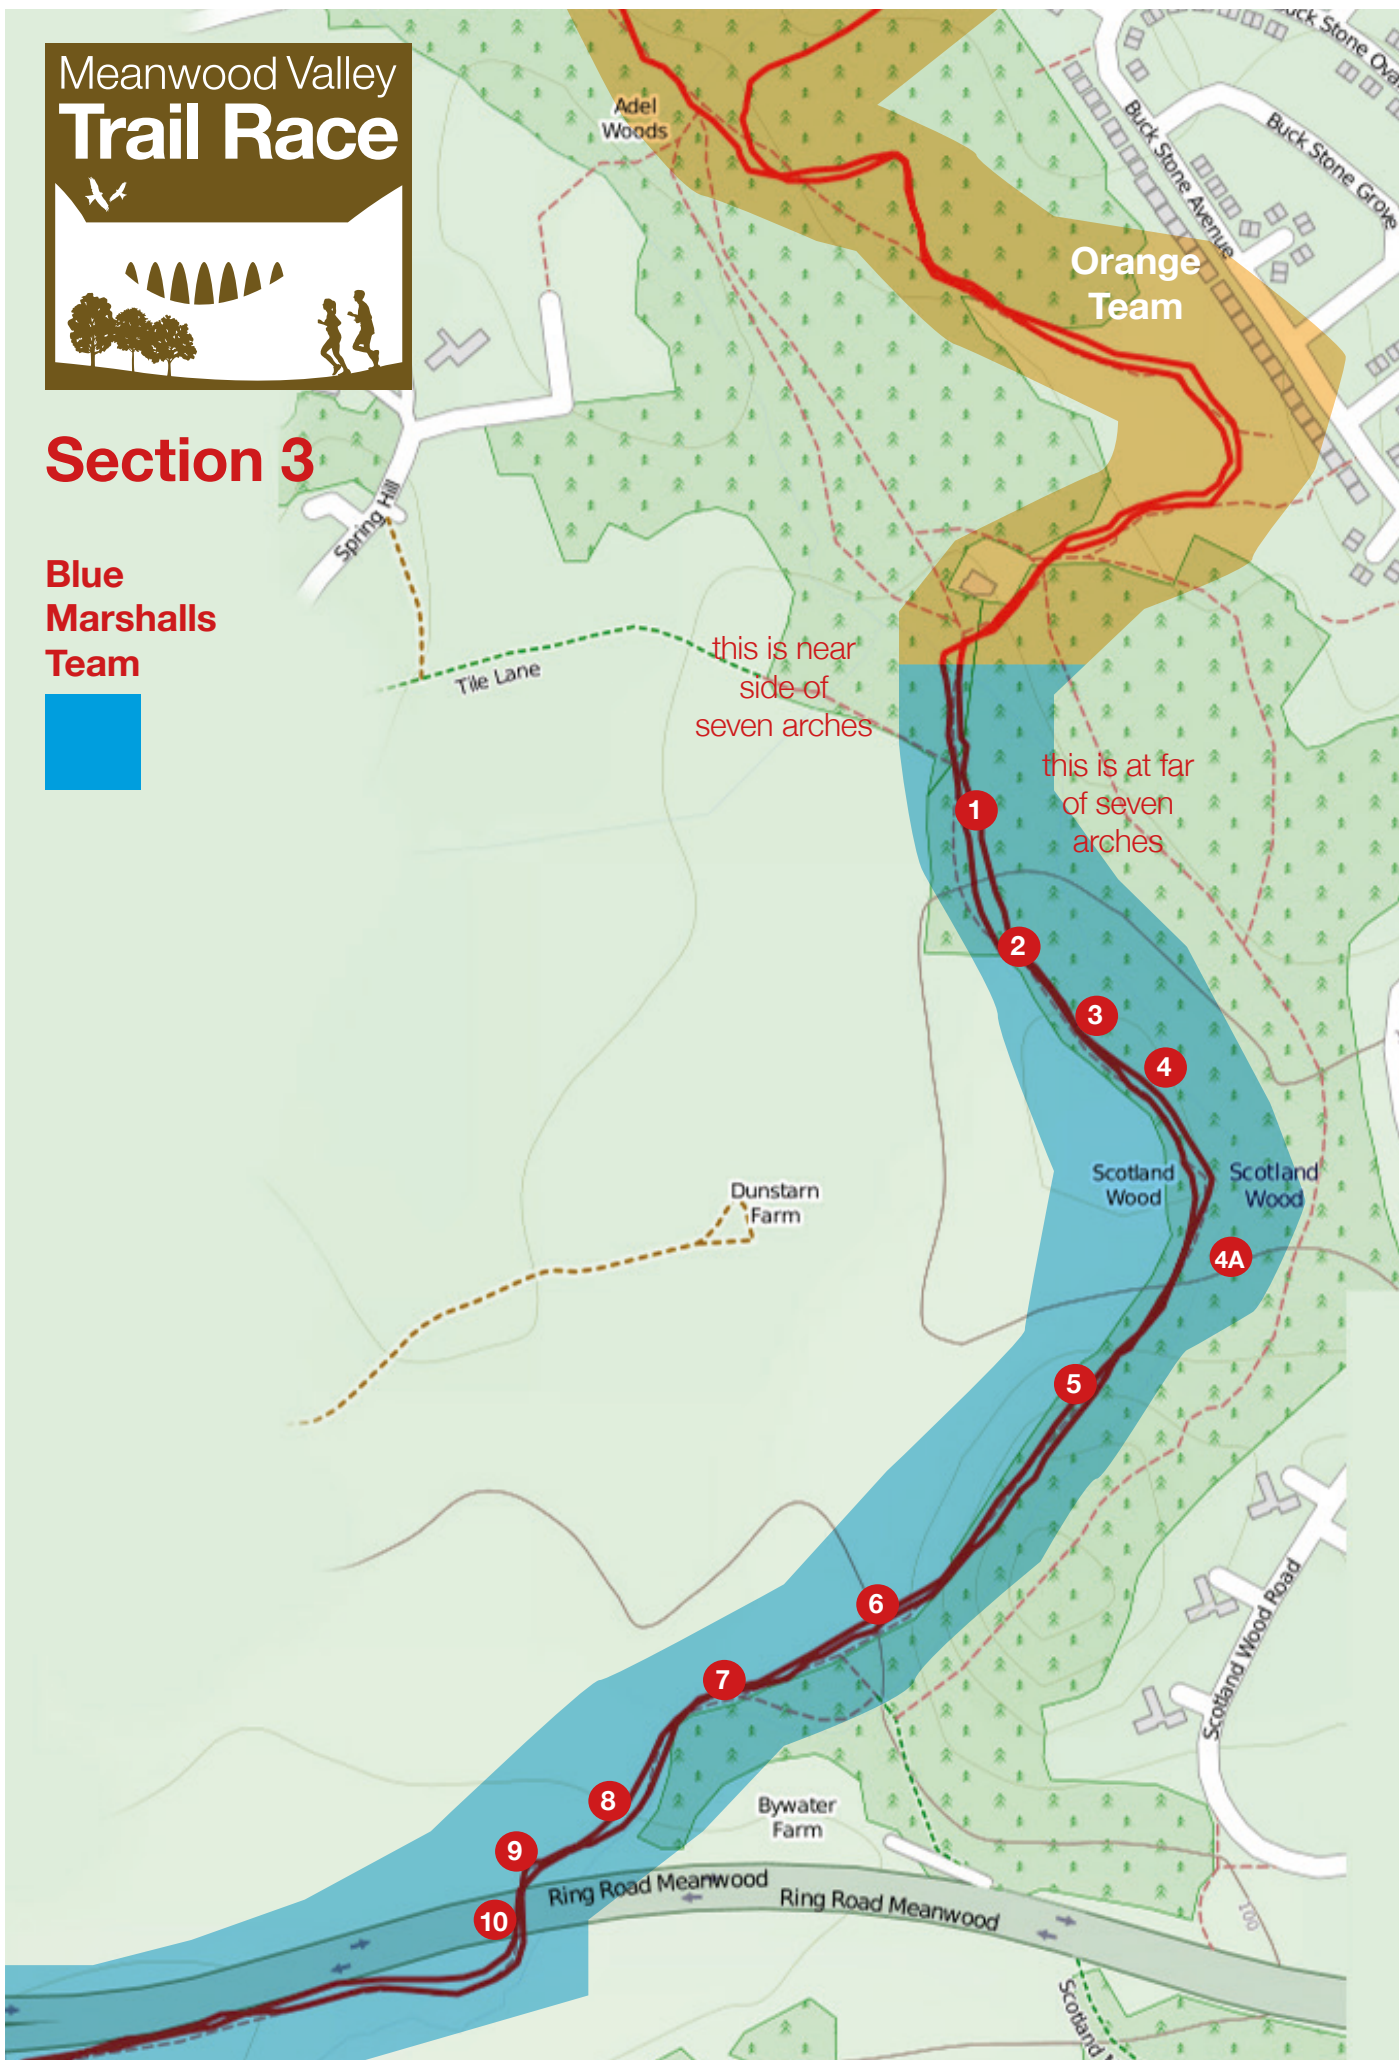

Meanwood Valley Trail Race

Juniors

Yellow
Marshalls
Team

Section 1

Yellow Marshalls Team

Points 18/19 should ideally have marshalls on 1st lap of senior race. Extra marshalls at 11A,11B,13A

Meanwood Valley Trail Race

Section 2

Orange
Marshalls
Team

Meanwood Valley Trail Race

Section 3

Blue Marshalls Team

Meanwood Valley Trail Race

Section 4

Green Marshalls Team

T=Tape

Meanwood Valley Trail Race

Section 5

Red Marshalls Team

Green Team

Drinks Team