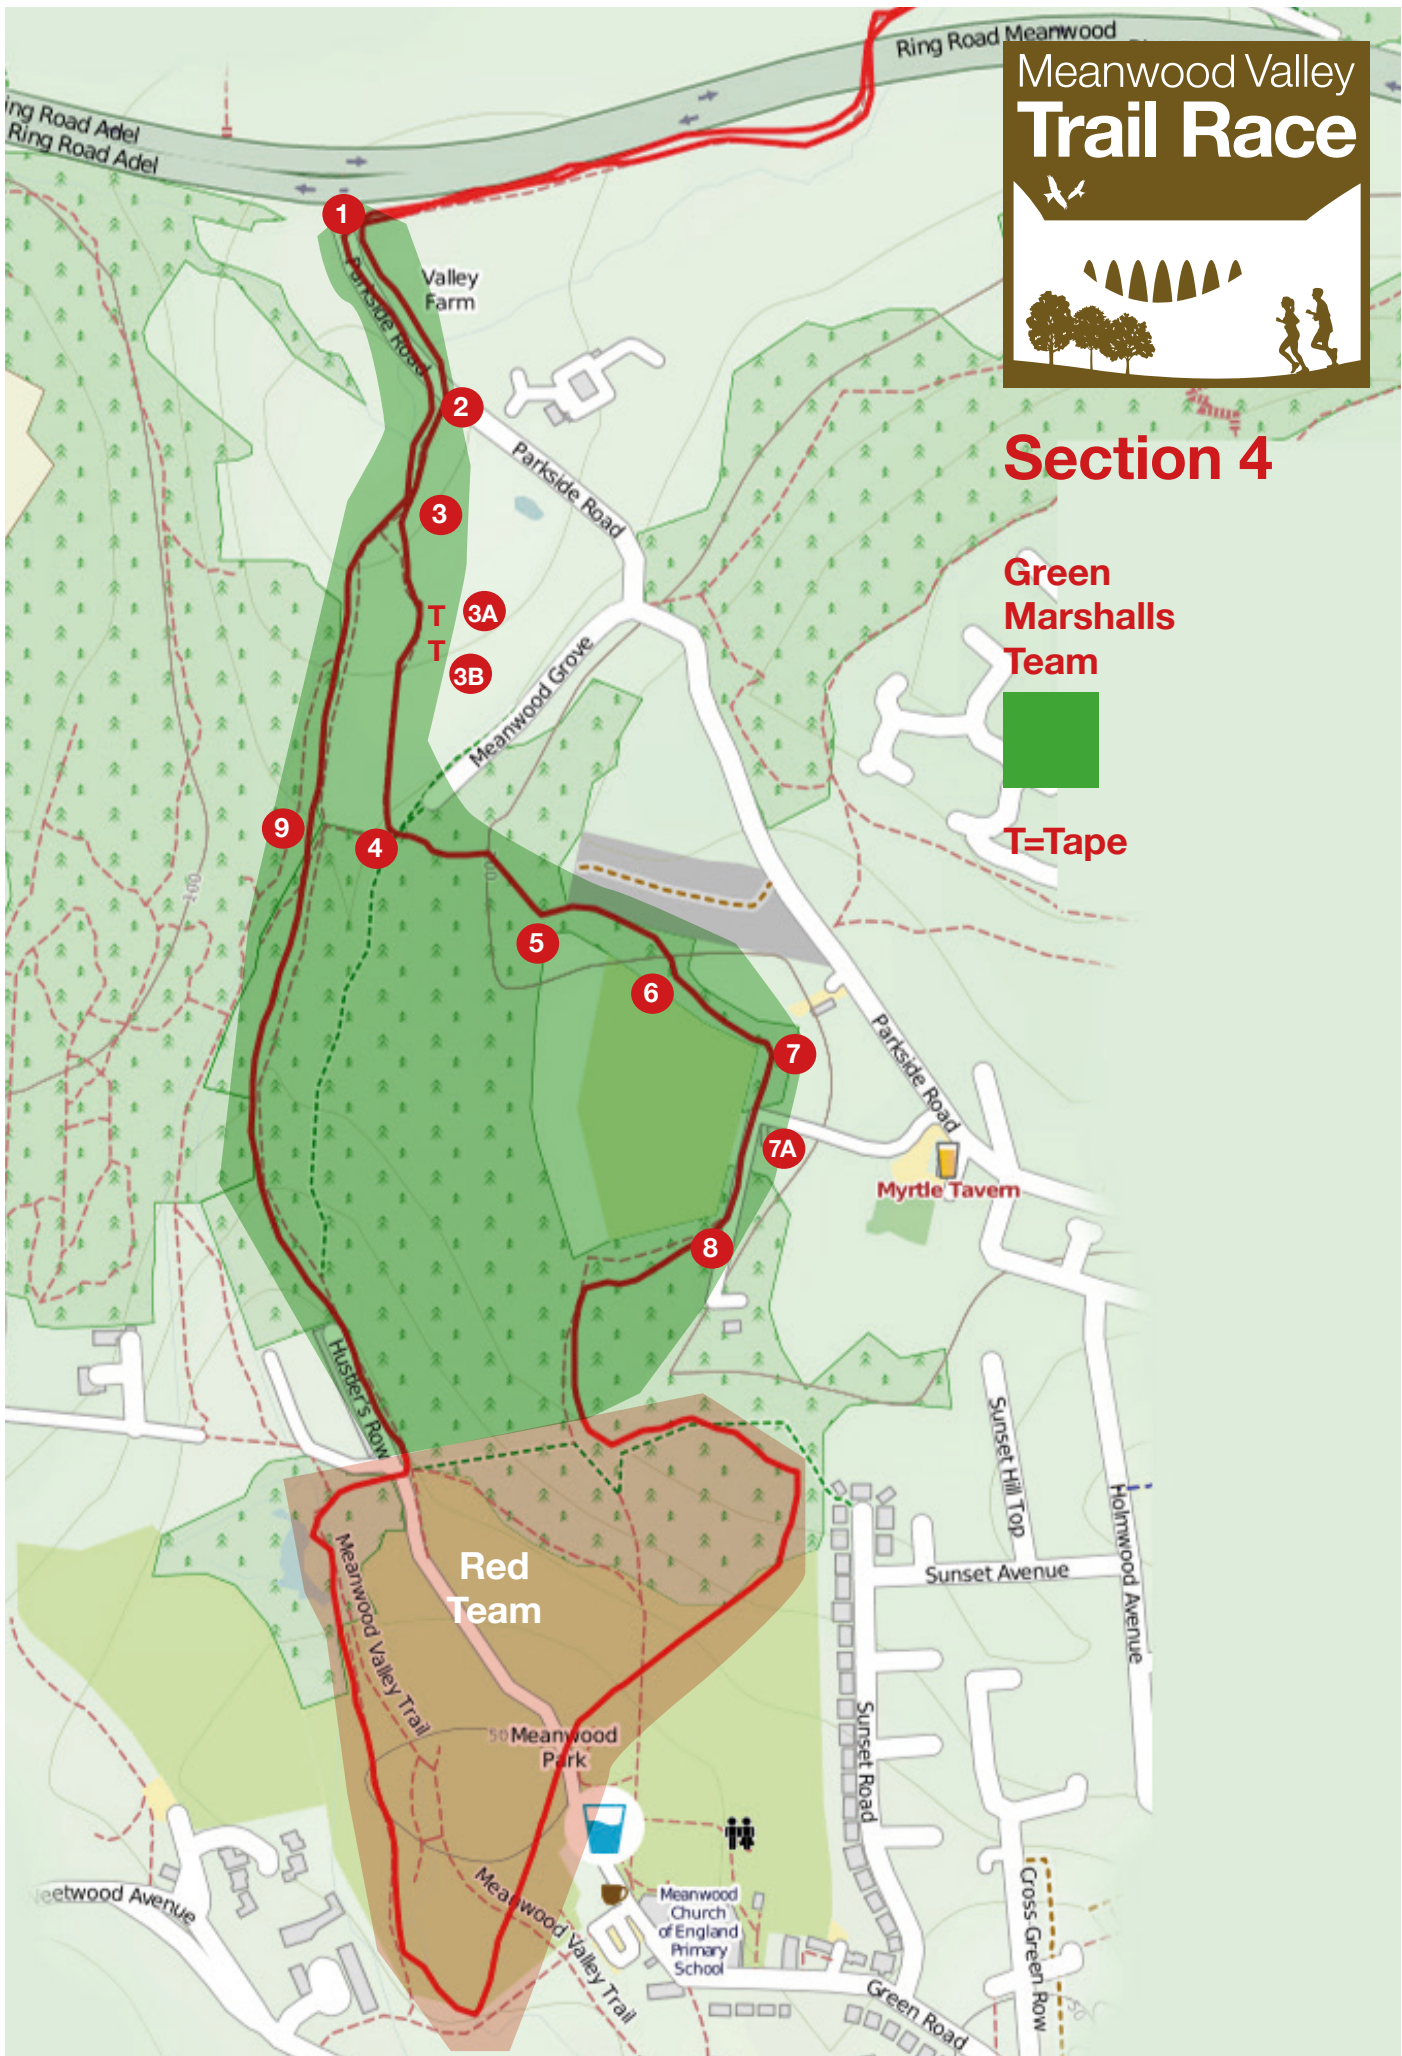

Meanwood Valley Trail Race

Juniors

Yellow
Marshalls
Team

Section 1

Yellow Marshalls Team

Points 18/19 should ideally have marshalls on 1st lap of senior race. Extra marshalls at 11A,11B,13A

Meanwood Valley Trail Race

Section 2

Orange
Marshalls
Team

Meanwood Valley Trail Race

Section 3

Blue Marshalls Team

Meanwood Valley Trail Race

Section 4

Green Marshalls Team

T=Tape

Meanwood Valley Trail Race

Section 5

Red Marshalls Team

Green Team

Drinks Team