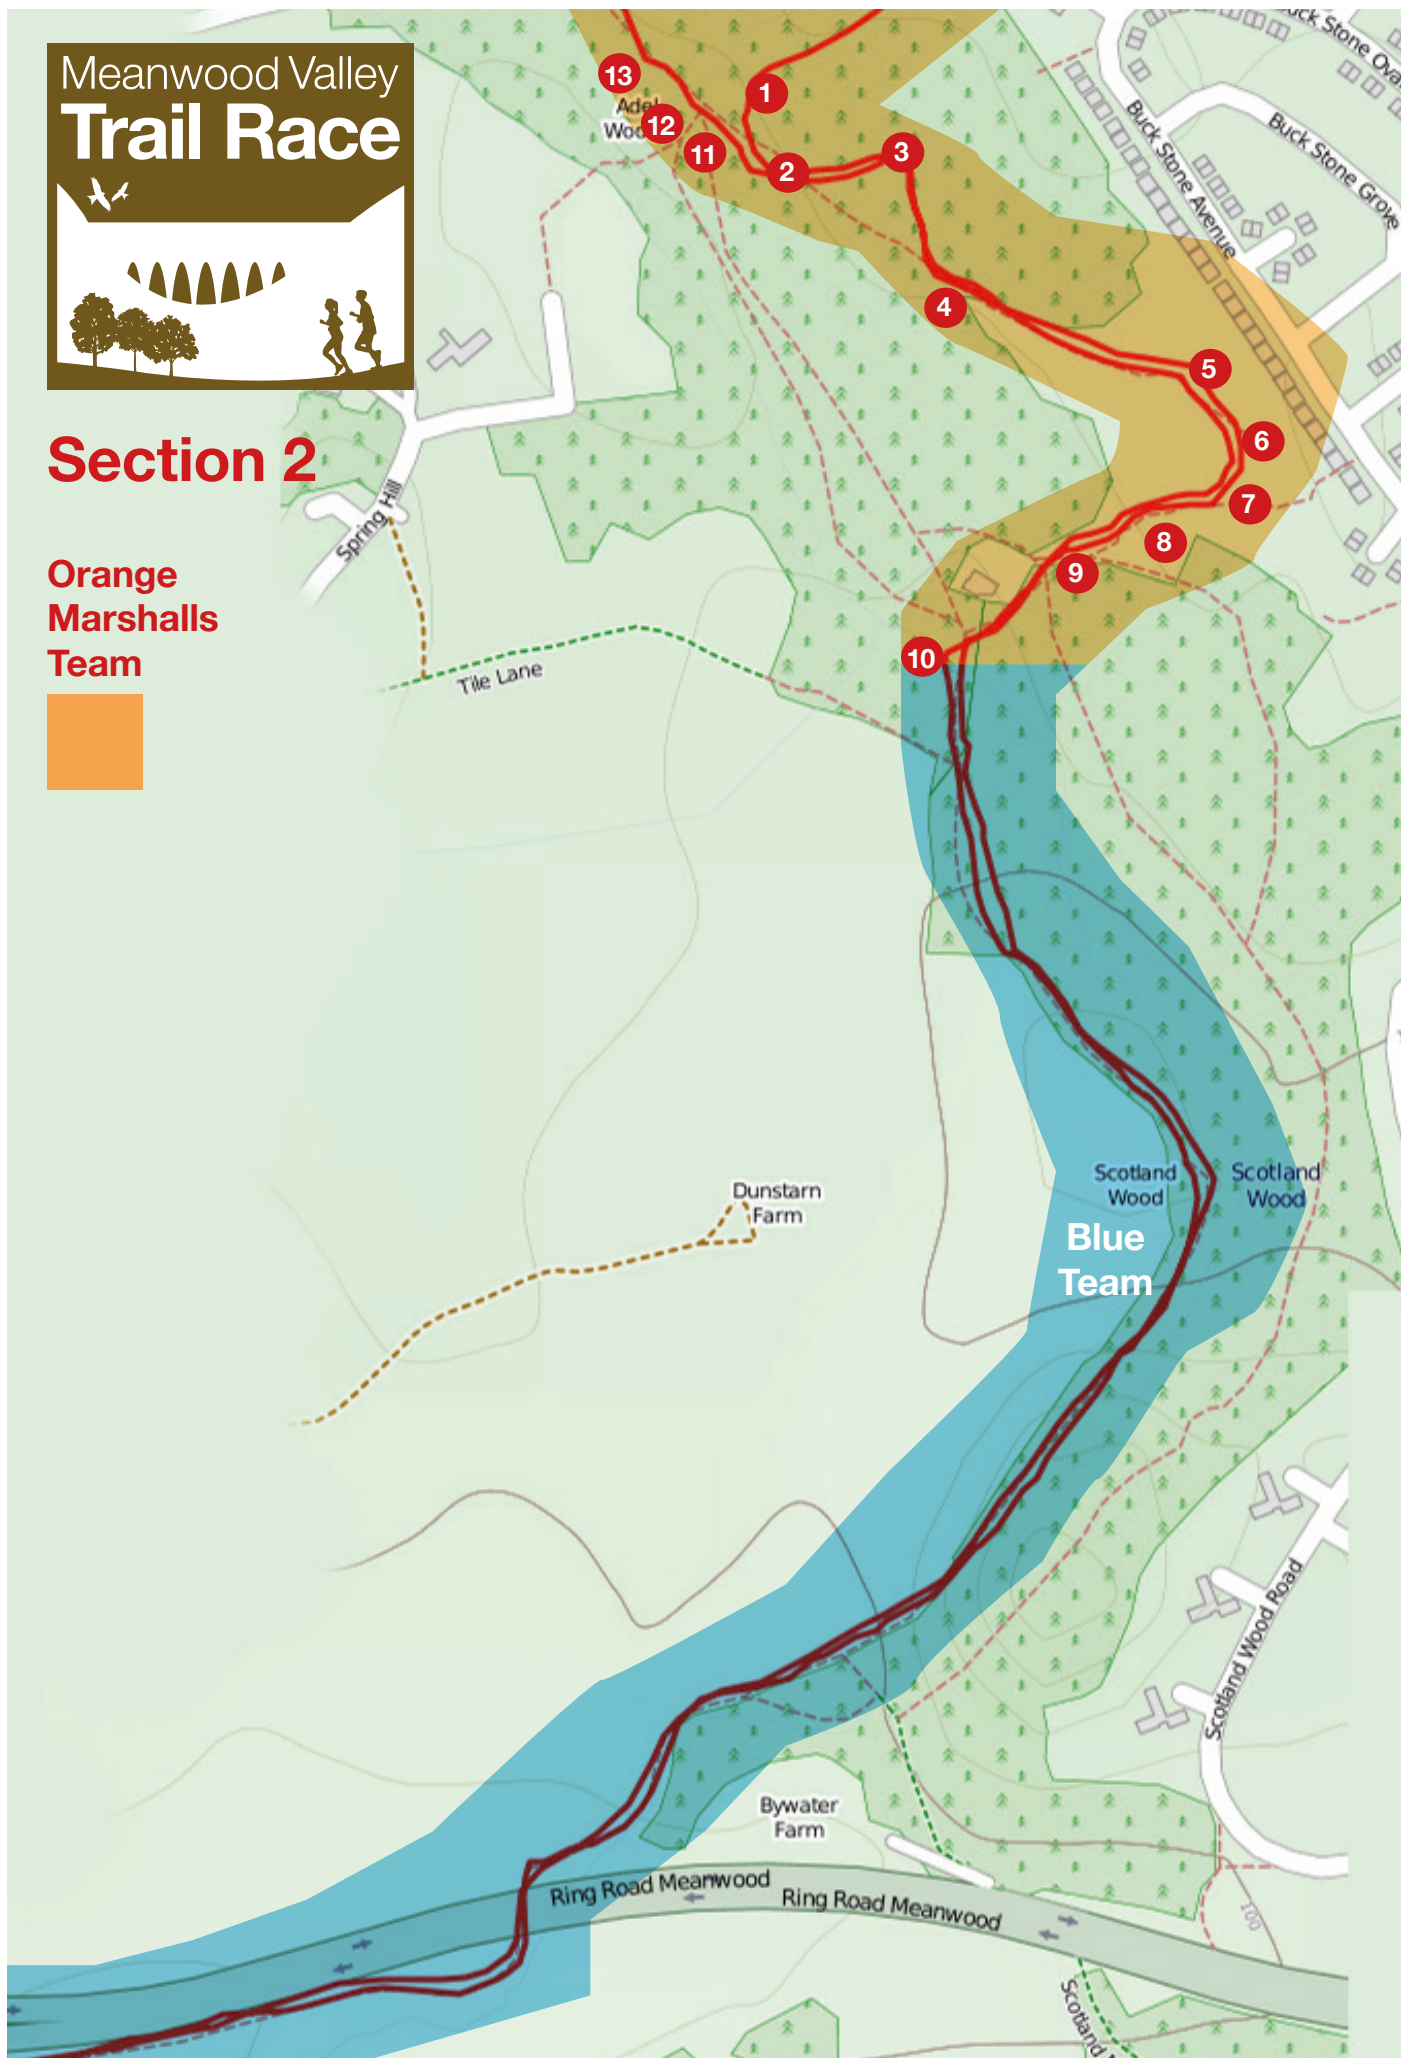

Meanwood Valley Trail Race

Juniors

Yellow
Marshalls
Team

Section 1

Yellow Marshalls Team

Points 18/19 should ideally have marshalls on 1st lap of senior race. Extra marshalls at 11A,11B,13A

Meanwood Valley Trail Race

Section 2

Orange
Marshalls
Team

Meanwood Valley Trail Race

Section 3

Blue Marshalls Team

Meanwood Valley Trail Race

Section 4

Green Marshalls Team

T=Tape

Meanwood Valley Trail Race

Section 5

Red Marshalls Team

Green Team

Drinks Team