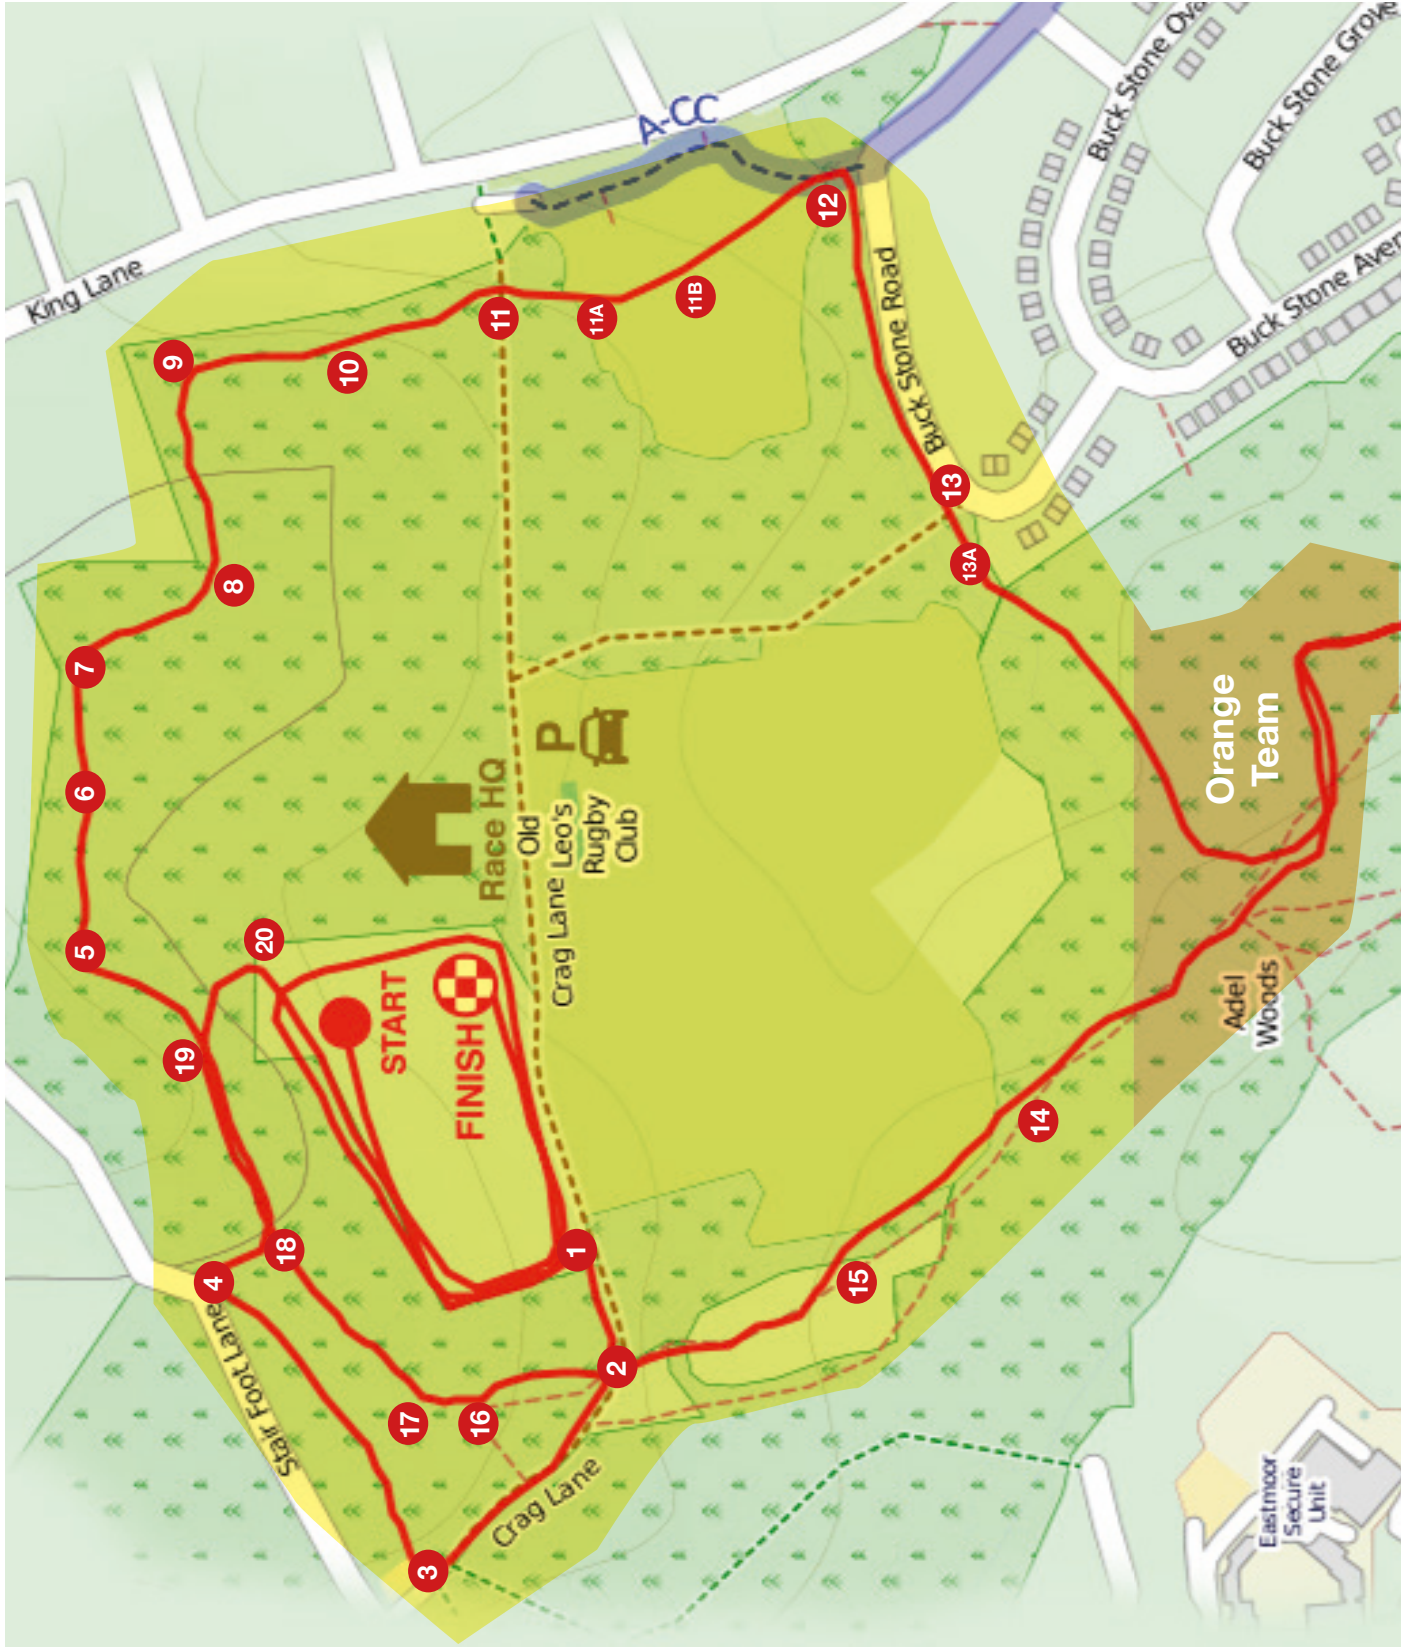

Meanwood Valley Trail Race

Juniors

Yellow
Marshalls
Team

Section 1

Yellow Marshalls Team

Points 18/19 should ideally have marshalls on 1st lap of senior race. Extra marshalls at 11A,11B,13A

Meanwood Valley Trail Race

Section 2

Orange
Marshalls
Team

Meanwood Valley Trail Race

Section 3

Blue Marshalls Team

Meanwood Valley Trail Race

Section 4

Green Marshalls Team

T=Tape

Meanwood Valley Trail Race

Section 5

Red Marshalls Team

Green Team

Drinks Team